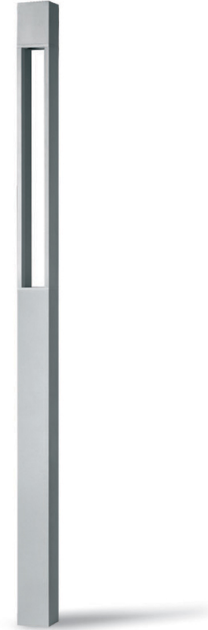

GENERAL

Series: Tetra
Subseries: Tetra Parco
Brand: Platek
Division: Exterior
Mounting Type: Post
Mounting Location: Above Ground
Subcategory: Pedestrian

PHYSICAL

Shape: Rectangle
Length (mm): 140
Length (in): 5 1/2
Width (mm): 140
Width (in): 5 1/2
Height (mm): 2600
Height (in): 102 3/8
Light Distribution: Direct
Screws: A4 stainless steel
Diffuser: Clear tempered glass
Fixture Finish: [BLK / WHI / GRY / COR / ANT / BRZ](#)
Fixture Material: Extruded Aluminum

ELECTRICAL

Lamp Type: LED
Input Wattage (W): 41
Total Output Wattage (W): 38
Dimming: Non-Dimming / Phase Dimming (120vac Only)
Driver Included: Yes
Driver Location: Integrated
Driver Type: Constant Current - 120 / 277Vac
Driver Class: Class 2
Input Voltage (V): 120 - 277
Constant Current (MA): 1050
Upon Request: (Not included - see components [IP65 or higher enclosure to be supplied by others]) Remote: 0-10Vdc dimming

LED

Color Temperature (°K): [3000 / 4000](#)
Max. Delivered Lumen (lm): 2390 / 2485
Nominal Lumen (lm): 4900 / 5145
CRI: >80 CRI
Lamp Life (hrs): 60000

OPTICAL

RATINGS AND CERTIFICATIONS

Certified By: Certified for North American Standards
IP rating: IP65
IK Rating: IK10
Bug Rating: B1 U0 G1

PROJECT
TYPE
SPECIFIER
QUANTITY
DATE