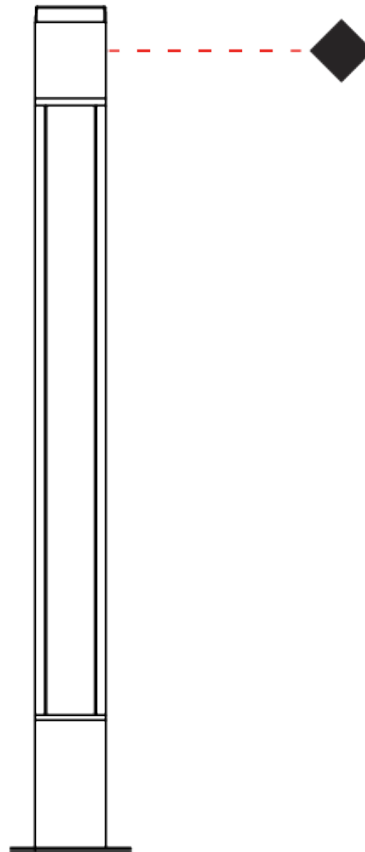

TETRA PARCO POST

E9B135-

PROJECT

TYPE

SPECIFIER

QUANTITY

DATE

E