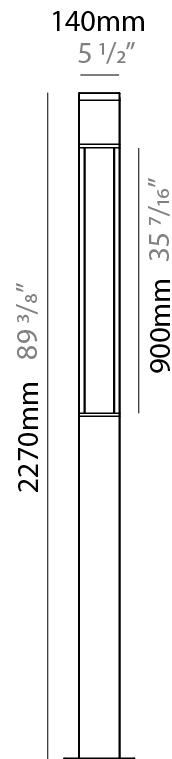

GENERAL

Series: Tetra
Subseries: Tetra Parco
Brand: Platek
Division: Exterior
Mounting Type: Post
Mounting Location: Above Ground
Subcategory: Pedestrian

PHYSICAL

Shape: Rectangle
Length (mm): 140
Length (in): 5 1/2
Width (mm): 140
Width (in): 5 1/2
Height (mm): 2270
Height (in): 89 3/8
Light Distribution: Direct
Screws: A4 stainless steel
Diffuser: Clear tempered glass
Fixture Finish: [BLK / WHI / GRY / COR / ANT / BRZ](#)
Fixture Material: Extruded Aluminum

ELECTRICAL

Lamp Type: LED
Input Wattage (W): 41
Total Output Wattage (W): 38
Dimming: Non-Dimming / Phase Dimming (120vac Only)
Driver Included: Yes
Driver Location: Integrated
Driver Type: Constant Current - 120 / 277Vac
Driver Class: Class 2
Input Voltage (V): 120 - 277
Constant Current (MA): 1050
Upon Request: (Not included - see components [IP65 or higher enclosure to be supplied by others]) Remote: 0-10Vdc dimming

LED

[Color Temperature (°K): 3000 / 4000](#)
Max. Delivered Lumen (lm): 2390 / 2485
Nominal Lumen (lm): 4900 / 5145
CRI: >80 CRI
Lamp Life (hrs): 60000

OPTICAL

RATINGS AND CERTIFICATIONS

Certified By: Certified for North American Standards
IP rating: IP65
IK Rating: IK10
Bug Rating: B1 U0 G1

PROJECT
TYPE
SPECIFIER
QUANTITY
DATE