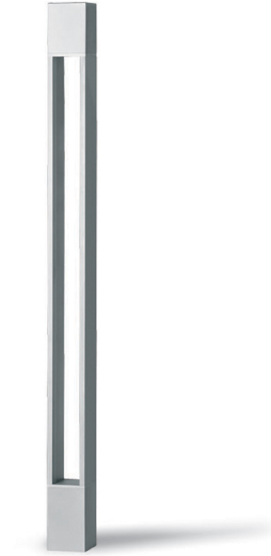

GENERAL

Series: Tetra
Subseries: Tetra Parco
Brand: Platek
Division: Exterior
Mounting Type: Post
Mounting Location: Above Ground
Subcategory: Pedestrian

PHYSICAL

Shape: Rectangle
Length (mm): 140
Length (in): 5 1/2
Width (mm): 140
Width (in): 5 1/2
Height (mm): 1930
Height (in): 76
Light Distribution: Direct
Screws: A4 stainless steel
Diffuser: Clear tempered glass
Fixture Finish: [BLK](#) / [WHI](#) / [GRY](#) / [COR](#) / [ANT](#) / [BRZ](#)
Fixture Material: Extruded Aluminum

ELECTRICAL

Lamp Type: LED
Input Wattage (W): 28
Total Output Wattage (W): 24
Dimming: Non-Dimming / Phase Dimming (120vac Only)
Driver Included: Yes
Driver Location: Integrated
Driver Type: Constant Current - 120 / 277 Vac
Driver Class: Class 2
Input Voltage (V): 120 - 277
Constant Current (MA): 700
Upon Request: (Not included - see components [IP65 or higher enclosure to be supplied by others]) Remote: 0-10Vdc dimming / Non-dimming 120/277Vac

LED

Color Temperature (°K): [3000](#) / [4000](#)
Max. Delivered Lumen (lm): 1620 / 1685
Nominal Lumen (lm): 3685 / 3830
CRI: >80 CRI
Lamp Life (hrs): 60000

OPTICAL

RATINGS AND CERTIFICATIONS

Certified By: Certified for North American Standards
IP rating: IP65
IK Rating: IK10
Bug Rating: B1 U0 G1

PROJECT
TYPE
SPECIFIER
QUANTITY
DATE