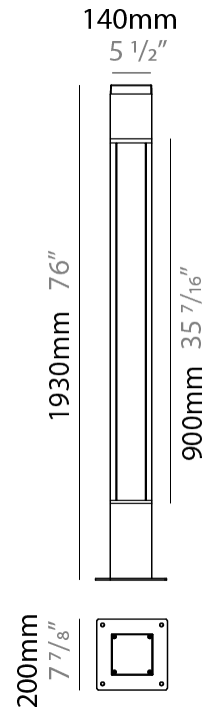

GENERAL

Series: Tetra
Subseries: Tetra Parco
Brand: Platek
Division: Exterior
Mounting Type: Post
Mounting Location: Above Ground
Subcategory: Pedestrian

PHYSICAL

Shape: Rectangle
Length (mm): 140
Length (in): 5 1/2
Width (mm): 140
Width (in): 5 1/2
Height (mm): 1930
Height (in): 76
Light Distribution: Direct
Screws: A4 stainless steel
Diffuser: Clear tempered glass
Fixture Finish: [BLK](#) / [WHI](#) / [GRY](#) / [COR](#) / [ANT](#) / [BRZ](#)
Fixture Material: Extruded Aluminum

ELECTRICAL

Lamp Type: LED
Input Wattage (W): 28
Total Output Wattage (W): 24
Dimming: Non-Dimming / Phase Dimming (120vac Only)
Driver Included: Yes
Driver Location: Integrated
Driver Type: Constant Current - 120 / 277 Vac
Driver Class: Class 2
Input Voltage (V): 120 - 277
Constant Current (MA): 700
Upon Request: (Not included - see components [IP65 or higher enclosure to be supplied by others]) Remote: 0-10Vdc dimming / Non-dimming 120/277Vac

LED

Color Temperature (°K): [3000](#) / [4000](#)
Max. Delivered Lumen (lm): 1620 / 1685
Nominal Lumen (lm): 3685 / 3830
CRI: >80 CRI
Lamp Life (hrs): 60000

OPTICAL

RATINGS AND CERTIFICATIONS

Certified By: Certified for North American Standards
IP rating: IP65
IK Rating: IK10
Bug Rating: B1 U0 G1

PROJECT
TYPE
SPECIFIER
QUANTITY
DATE