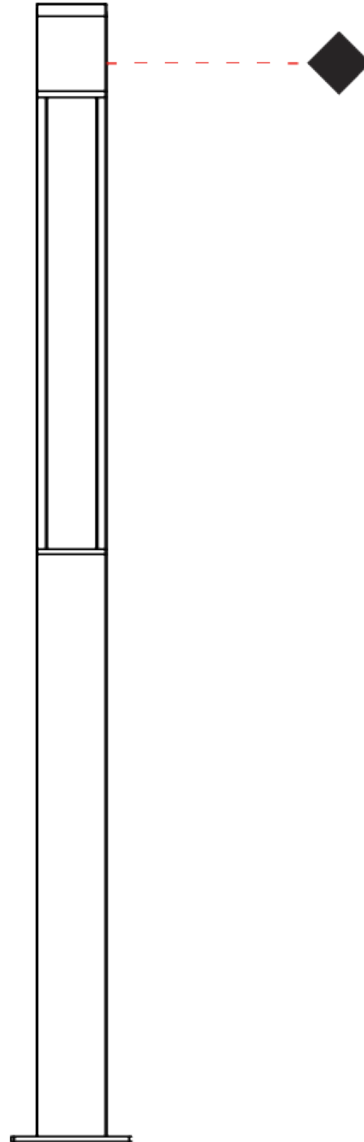

TETRA PARCO POST

E9B136-

PROJECT _____

TYPE _____

SPECIFIER _____

QUANTITY _____

DATE _____

E